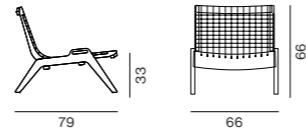

# Synthesis

Item code:  
**POLOS**

**US STOCK:**

Item	Description	Unit Price USD
POLOS	SYNTHESIS LOUNGE ARMCHAIR	1,600.00

**IT STOCK - TO BE SHIPPED FROM ITALY BY EXPRESS COURIER**

Item	Description	Unit Price USD
SYPOCUC01	CUSHION FOR LOUNGE ARMCHAIR NUVOLA	360.00
SYPOCU130	CUSHION FOR LOUNGE ARMCHAIR COL.130	440.00
SYPOCU121	CUSHION FOR LOUNGE ARMCHAIR COL.121	440.00
SYPOCU128	CUSHION FOR LOUNGE ARMCHAIR COL.128	440.00