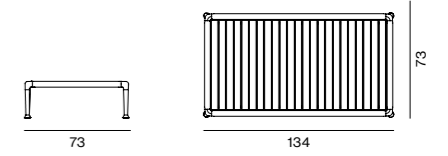

Treble

Item code:
TRETABVS

Item
TRETABVS

Description
TREBLE LOW TABLE SAGE GREEN

Unit Price USD
1,600.00