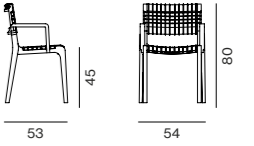

Synthesis

Item code:
POSY

US STOCK:

Item	Description	Unit Price USD
SESY	SYNTHESIS CHAIR TEAK\WAPROLACE	1,300.00

IT STOCK - TO BE SHIPPED FROM ITALY BY EXPRESS COURIER

Item	Description	Unit Price USD
SYCUSEC01	CUSHION FOR SYNTHESIS CHAIR/ARMCH. IN NUVOLA	180.00
SYCUSE121	CUSHION FOR SYNTHESIS CHAIR/ARMCH. IN 121	220.00
SYCUSE128	CUSHION FOR SYNTHESIS CHAIR/ARMCH. IN 128	220.00
SYCUSE130	CUSHION FOR SYNTHESIS CHAIR/ARMCH. IN 130	220.00

US STOCK:

Item	Description	Unit Price USD
POSY	SYNTHESIS ARMCHAIR TEAK/WAPROLACE	1,460.00

IT STOCK - TO BE SHIPPED FROM ITALY BY EXPRESS COURIER

Item	Description	Unit Price USD
SYCUSEC01	CUSHION FOR SYNTHESIS CHAIR/ARMCH. IN NUVOLA	180.00
SYCUSE121	CUSHION FOR SYNTHESIS CHAIR/ARMCH. IN 121	220.00
SYCUSE128	CUSHION FOR SYNTHESIS CHAIR/ARMCH. IN 128	220.00
SYCUSE130	CUSHION FOR SYNTHESIS CHAIR/ARMCH. IN 130	220.00