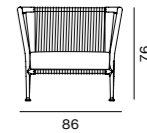

Treble

Item code:
TREPOVS