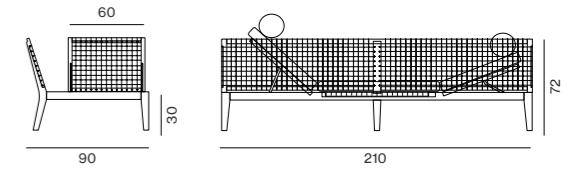

Synthesis

Item code:
SYLD