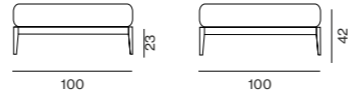

Synthesis

Item code:
SYPU