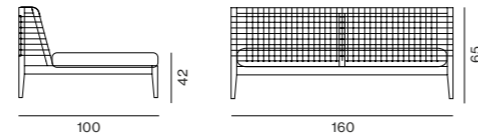

Synthesis

Item code:
SYSP

US STOCK:

Item	Description	Unit Price USD
SYSP	SYNTHESIS BACKREST MODULE	5,200.00
IMBCUSPASY	PADDING FOR SEAT CUSHION FOR BACKREST MODULE	300.00

IT STOCK - TO BE SHIPPED FROM ITALY BY EXPRESS COURIER

Item	Description	Unit Price USD
FOCUSPASY-C01S	COVER SEAT CUSH. SYNTH BACKREST MOD. NUVOLA	700.00
FOCUSPASY-130R1S	COVER SEAT CUSH. SYNTH BACKREST MOD. 130	1,100.00
FOCUSPASY-121R1S	COVER SEAT CUSH. SYNTH BACKREST MOD. 128	1,100.00
FOCUSPASY-128R1S	COVER SEAT CUSH. SYNTH BACKREST MOD. 128	1,100.00