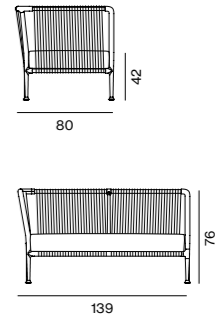

Treble

Item code:
TREANDVS