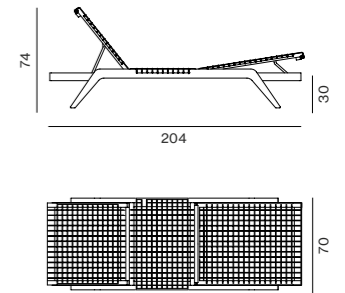

Synthesis

Item code:
LESY

US STOCK:

Item	Description	Unit Price USD
LESY	STACKING SYNTHESIS LOUNGER TEAK/WAPRO	3,300.00
IMBUSYLER1	PADDING FOR SYNTHESIS SUNLOUNGER	198.00

IT STOCK - TO BE SHIPPED FROM ITALY BY EXPRESS COURIER

Item	Description	Unit Price USD
FOCUSYLER1-C01S	COVER CUSH.SYNTHESIS SUNLOUNGER NUVOLA	462.00
FOCUSYLER1-130R1S	COVER CUSH.SYNTHESIS SUNLOUNGER 130	802.00
FOCUSYLER1-121R1S	COVER CUSH.SYNTHESIS SUNLOUNGER 121	802.00
FOCUSYLER1-128R1S	COVER CUSH.SYNTHESIS SUNLOUNGER 128	802.00

2024 New White
360 gr/mq

390 gr/mq
waterproof
57%PP 38%PES 5%PU

390 gr/mq
waterproof
57%PP 38%PES 5%PU

290 gr/mq
waterproof
57%PP 38%PES 5%PU