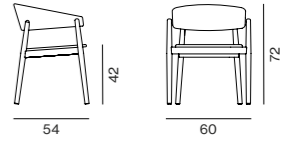

Pevero

Item code:
PEVSETC

Item
PEVSETC

Description
PEVERO CHAIR IN TEAK AND D.GREY ROPE

Unit Price USD
1,340.00

Item code:
PEVTBR