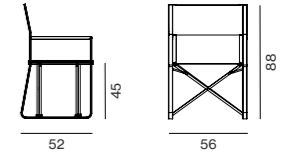

Unit Price USD
980.00
230.00

Item code:
COPOL