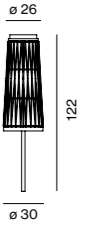

Solare

Item code:
PIASOB1

US STOCK:

Item	Description	Unit Price USD
PIASOB1	WHITE FLOOR LAMP SOLAR-E ROSE ROPE	1,370.00

Item code:
PIELA30FEB