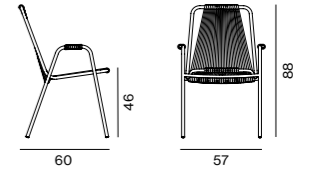

Coco

Item code:
COSEGREC

Item
COSEGREC

Description
CHAIR GRAPHITE/ECRU S8/S24

Unit Price USD
800.00

Item code:
COPOGREC