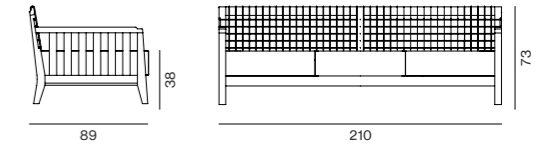

Synthesis

Item code:
SYDI