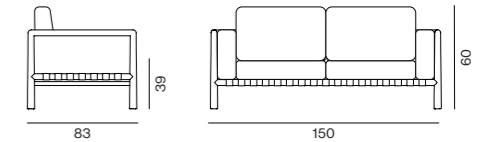

Pevero

Item code:
PEVDI2P