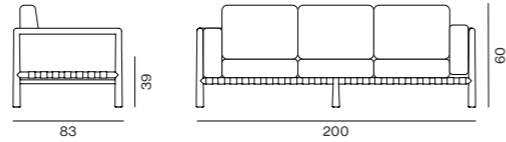

# Pevero

Item code:  
**PEVI3PD**

**US STOCK:**

Item	Description	Unit Price USD
PEVDI3P	PEVERO 3 SEATER SOFA IN TEAK	4,000.00
IMBCUPEVDI3P	PADDINGS FOR 3 SEATER SOFA	804.00

**IT STOCK - TO BE SHIPPED FROM ITALY BY EXPRESS COURIER**