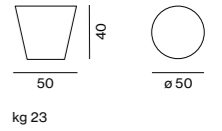

Pots

Item code:
VAG4050VO

Item
VAG4050VO

Description
POT IN STONEWARE D.50 H40 OLIVE GREEN

Unit Price USD
510.00

Item code:
VAG4050PR