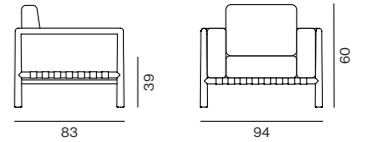

Pevero

Item code:
PEVPOL