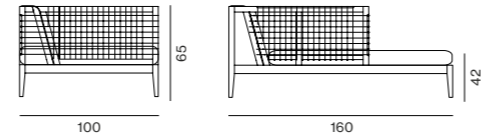

Synthesis

Item code:
SYCHD