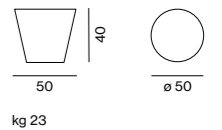

Item
VAG4050PR

Description
POT IN STONEWARE D.50 H40 PLUM

Unit Price USD
510.00

Item code:
VAG4050BL