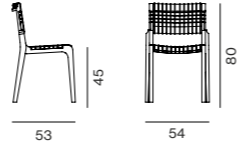

Synthesis

Item code:
SESY