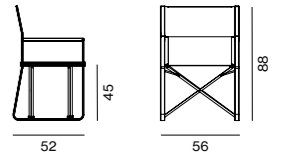

Cosette

Item code:
OCPOLB

Item
OCPOLB
OCTELB

Description
COSETTE WHITE ARMCHAIR WITHOUT CANVAS
WHITE CANVAS FOR ARMCHAIR COSETTE

Unit Price USD
980.00
250.00