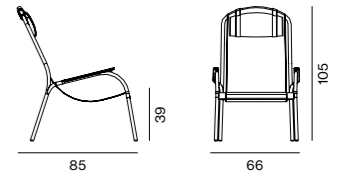

Lulù

Item code:
LULUPOG

Item
LULUPOG

Description
ARMCHAIR LULU GRAPH. SLING DOVE GREY

Unit Price USD
3,120.00