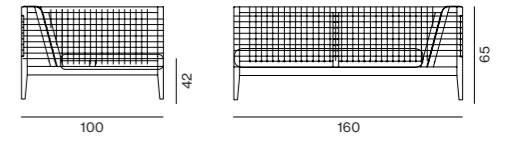

Synthesis

Item code:
SYANS