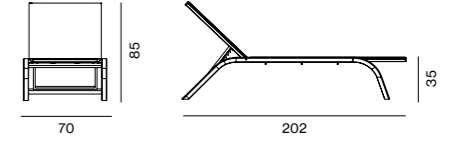

Panarea

Item code:
PANLEBB

Item
PANLEBB

Description
PANAREA WHITE SUNLONGER HEMP WHITE

Unit Price USD
1,600.00