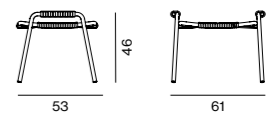

Item
COPOGGREC

Description
FOOTREST GRAPHITE/ECRU S8/S24

Unit Price USD
740.00