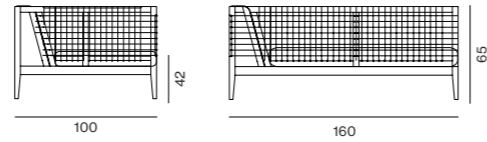

Synthesis

Item code:
SYAND