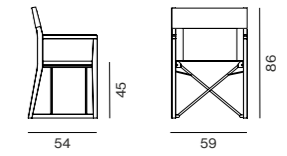

Item
COPOL
COPOLT

Description
PEVERO ARMCHAIR IN TEAK WITHOUT CANVAS
DOVE GREY CANVAS FOR PEVERO ARMCHAIR

Unit Price USD
980.00
660.00