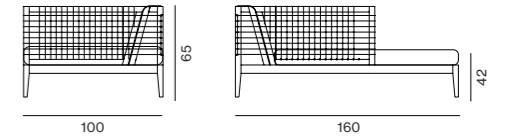

# Synthesis

Item code:  
**SYCHS**

**US STOCK:**

Item	Description	Unit Price USD
SYCHS	SYNTHESIS LEFT LOUNGE MODULE	5,700.00
IMBCUSYLER1	PADDING FOR SYNTHESIS SUNLOUNGER	198.00

**IT STOCK - TO BE SHIPPED FROM ITALY BY EXPRESS COURIER**