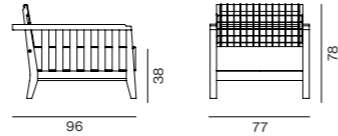

Synthesis

Item code:
SYPO