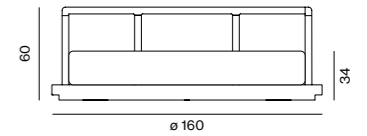

Pevero

Item code:
PEVISO

US STOCK:

Item	Description	Unit Price USD
PEVISO	STACKING SYNTHESIS LOUNGER TEAK/WAPRO	7,580.00
IMBCUPEVISO	PADDING FOR SYNTHESIS SUNLOUNGER	600.00

IT STOCK - TO BE SHIPPED FROM ITALY BY EXPRESS COURIER

Item	Description	Unit Price USD
FOCUPEVISO-C01S	COVER SEAT CUSH. PEVERO ISLAND IN NUVOLA	1,400.00
FOCUPEVISO-130S	COVER SEAT CUSH. PEVERO ISLAND IN 130	2,160.00
FOCUPEVISO-121S	COVER SEAT CUSH. PEVERO ISLAND IN 121	2,160.00
FOCUPEVISO-128S	COVER SEAT CUSH. PEVERO ISLAND IN 128	2,160.00

2024 New White
360 gr/mq

390 gr/mq
waterproof
57%PP 38%PES 5%PU

390 gr/mq
waterproof
57%PP 38%PES 5%PU

290 gr/mq
waterproof
57%PP 38%PES 5%PU