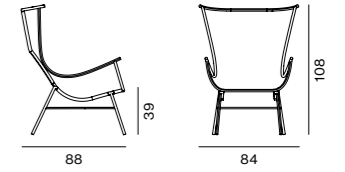

Nanda

Item code:
NANPOB

Item
NANPOB

Description
ARMCHAIR BERGERE NANDA SAND SLING BEIGE

Unit Price USD
3,120.00