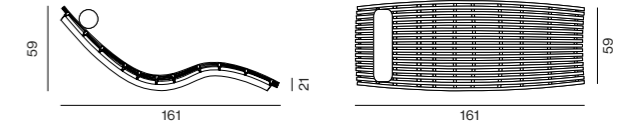

Swing

Item code:
SWIDO

US STOCK:

Item	Description	Unit Price USD
SWIDO	SWING STACKING TEAK CHAISE LONGUE	4,200.00
IMBCUSWIDO	PADDING FOR HEADREST CUSHION	64.00

IT STOCK - TO BE SHIPPED FROM ITALY BY EXPRESS COURIER

Item	Description	Unit Price USD
FOCUSWIDO-C01S	COVER FOR HEADREST CUSH SWING NUVOLA	96.00
FOCUSWIDO-130S	COVER FOR HEADREST CUSH SWING 130	176.00
FOCUSWIDO-128S	COVER FOR HEADREST CUSH SWING 128	176.00
FOCUSWIDO-121S	COVER FOR HEADREST CUSH SWING 121	176.00

Item code:
SGANTE