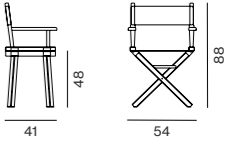

Ginger

Item code:
GINPOST

US STOCK:

Item	Description	Unit Price USD
GINPOST	GINGER CHAIR IN TEAK WITHOUT CANVAS	600.00
GINTEL	SPARE CANVAS & CUSHION FOR GINGER COL.04	130.00
GINTEXBI	WHITE TEXTILENE SPARE COVER FOR GINGER	180.00