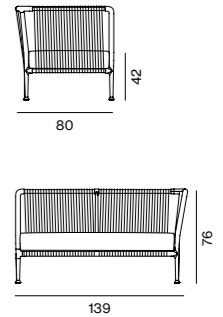

Treble

Item code:
TREANSVS