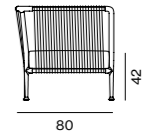

Treble

Item code:
TREPOVS